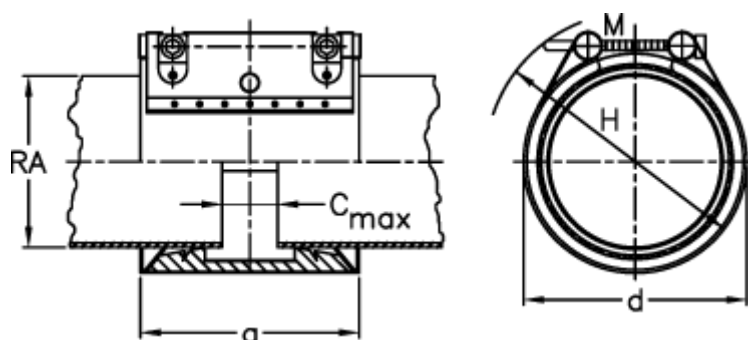

# Data Sheet

Article number: 025798500141

Description: Norma Connect pipe coupling  
GRIP E W4 Ø=141,6 NBR, 16 bar

## Measures

a	= 115
C max with insertion band	= 35
d	= 170
H	= 200
M (screw)	= M12
Nominal pressure (bar)	= 16
RA	= 141.6
RA min-RA max	= 138,3-142,0

Weight a piece = 2.5